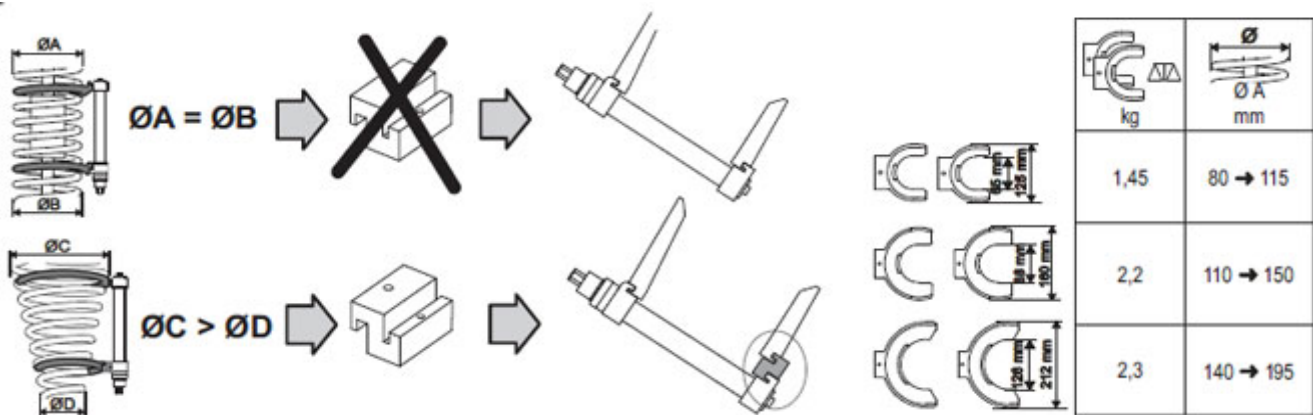

## E201001 - Spring compressor set

- Weight: 14.3 kg
- Body length: 453 mm.
- Compression travel: 300 mm.
- Maximum power: 10200 N (about 1 ton).
- 6-point 24 mm drive.
- 3 pairs of legs with interchangeable plastic protection to prevent damaging spring paint.
- Supplied with adaptation accessories for tapered spring.
- Supplied in a plastic case with instructions.

### DESCRIPTION