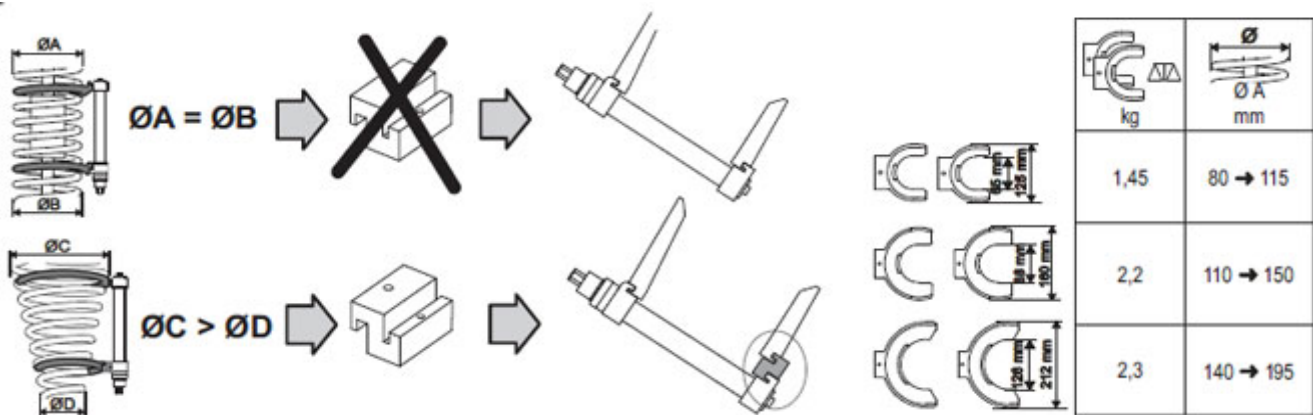

DESCRIPTION

FEATURES

Symbol	E201001
Nazwa	spring compressor set