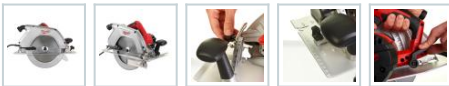

## CS 85 SB - Pilarka tarczowa z blokadą wrzeciona 85 mm, 2200 W, 4933451117

- Power input: 2200 W
- No load speed: 4500 rpm
- Blade diameter: 235 mm
- Bore size: 30 mm
- Max. cutting depth 45°: 67 mm
- Max. cutting depth 90°: 85 mm
- Bevel capacity: 50 °
- Weight: 6.6 kg

**WARRANTY: EXTENDED WARRANTY (UPON ONLINE REGISTRATION)**

1 629,00 zł **-20%**

**1 303,20 zł** (tax excl.)

(1 602,94 zł (tax incl.))

PayU VISA MasterCard

Product page

link > <https://im-narzedzia.pl/en/20305-cs-85-sb-pilarka-tarczowa-z-blokada-wrzeciona-85-mm-2200-w-49334...>

### DESCRIPTION

- 2200 Watt motor allows smooth cutting at full depth of cut.
- Soft start minimises the tripping of circuit breakers.
- Dust extraction DEK26 compatible.
- Integrated cable hatch, the cable can be replaced easily without the need to dismantle the whole saw.
- Aluminium stamped base for strength and durability.
- Spindle lock for easy and quick blade change.
- Standard equipment: saw blade, fence, blade key.