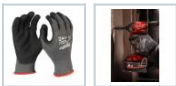

## 4932471427 - Cut level 5/E dipped gloves XXL/11

- Size: 11 (XXL)
- Double layer of nitrile for added durability and increased protection from sharp objects.
- Excellent grip performance, nitrile material performs better than other materials in wide range of temperatures and oily surfaces.
- Proprietary knitting process for all day comfort and high breathability while working all day.

~~67,30 zł~~ **-10%**

**60,57 zł** (tax excl.)

(74,50 zł (tax incl.))

Product page link > <https://im-narzedzia.pl/en/21043-4932471427-cut-level-5e-dipped-gloves-xxl11.html>

### DESCRIPTION

- Double layer of nitrile for added durability and increased protection from sharp objects.
- Excellent grip performance, nitrile material performs better than other materials in wide range of temperatures and oily surfaces.
- Proprietary knitting process for all day comfort and high breathability while working all day.
- SMARTSWIPE™ palm and fingertips - allows the use of touch screen devices without removing gloves.
- European Certified for cut protection: EN ISO 21420 and EN388:2016 (4X44E).