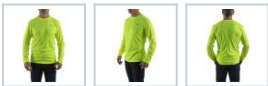

SYMBOL: **4932493091** MANUFACTURER: **Milwaukee** EAN: **4058546479626**

WWLSYL-XL - WORKSKIN™ warm weather long sleeve performance shirt, yellow, size XL

- Light weight to stay productive on the jobsite in hot weather conditions.
- Moisture wicking fabric, 100% Polyester.
- Fast-drying, multi-layer mesh material in core sweat zones for great ventilation under the armpits, on the sides of the body and on the back.
- Raglan sleeves for comfortable carrying of tool bags, backpacks or climbing harnesses and providing a greater range of motion.

~~173,70 zł~~ **-10%**

156,33 zł (tax excl.)

(192,29 zł (tax incl.))

PayU

Product page

link > <https://im-narzedzia.pl/en/30942-wwlsyl-xl-workskin-warm-weather-long-sleeve-performance-shirt-ye...>

DESCRIPTION

- UV Protection Factor UPF 50+ according to EN 13758-1.
- Material weight: 140 g/m².

FEATURES

Symbol	WWLSYL-XL
Nazwa	koszulka z długim rękawem WORKSKIN™ żółta XL
Rodzaj	male
Typ	koszulka z długim rękawem
Rozmiar ubrania	XL