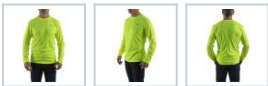

DESCRIPTION

- UV Protection Factor UPF 50+ according to EN 13758-1.
- Material weight: 140 g/m².

FEATURES

Symbol	WWLSYL-XXL
Nazwa	koszulka z długim rękawem WORKSKIN™ żółta XXL
Rodzaj	male
Typ	koszulka z długim rękawem
Rozmiar ubrania	XXL