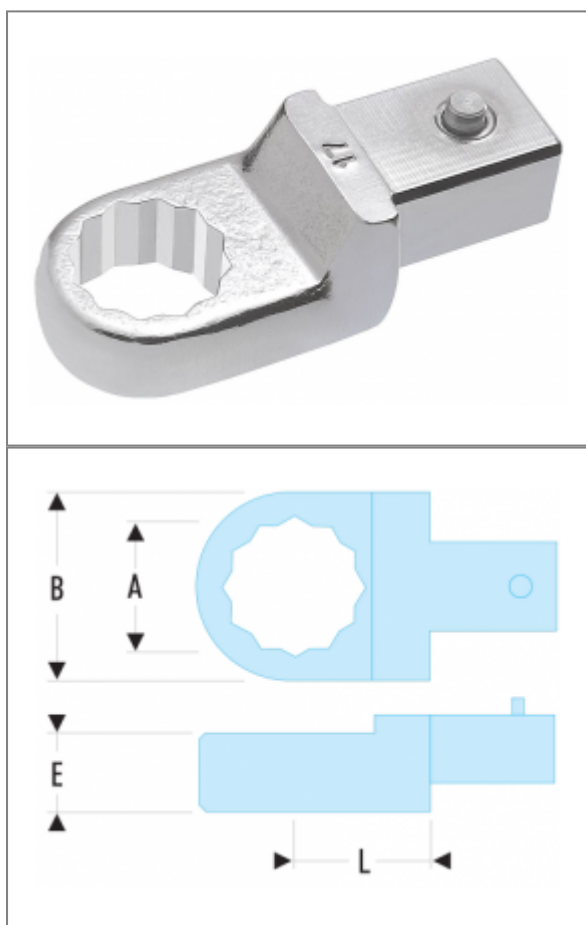

KOŃCÓWKI WIELOBOCZNE - ZŁĄCZE 14 X 18 MM

Referencje :

	A [mm]	d [mm]	E [mm]	L [mm]	[g]
13.13	13	30,0	11	25	113
13.14	14	30,0	11	25	109
13.15	15	30,0	11	25	107
13.16	16	30,0	11	25	127
13.17	17	30,0	12	25	123
13.18	18	30,0	12	25	118
13.19	19	31,0	12	25	141
13.21	21	33,0	12	25	133
13.22	22	35,0	14	25	153
13.23	23	38,0	14	25	157
13.24	24	38,0	14	25	143
13.27	27	41,5	16	31	183
13.30	30	45,0	18	31	223
13.32	32	47,5	18	31	209
13.34	34	51,0	11	31	212

	A [mm]	d [mm]	E [mm]	L [mm]	[g]
13.36	36	53,0	19	31	193